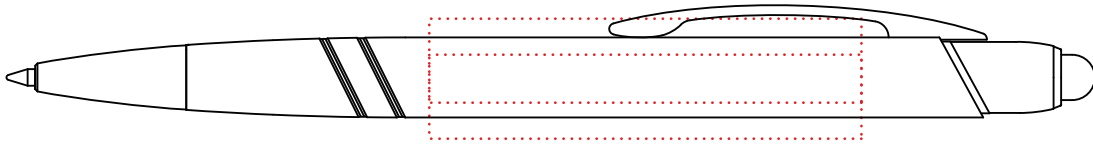

FULL COLOR: Right/left of clip 2 1/4 in X 5/16 in

Laser: Right/Left of clip 2 1/4 in X 1/4 in

XL Laser: 2 1/4 in X 5/8 in

Print: Opposite of Clip 1 3/4 in X 3/8 in

## S736M ALEDO STYLUS SHINE